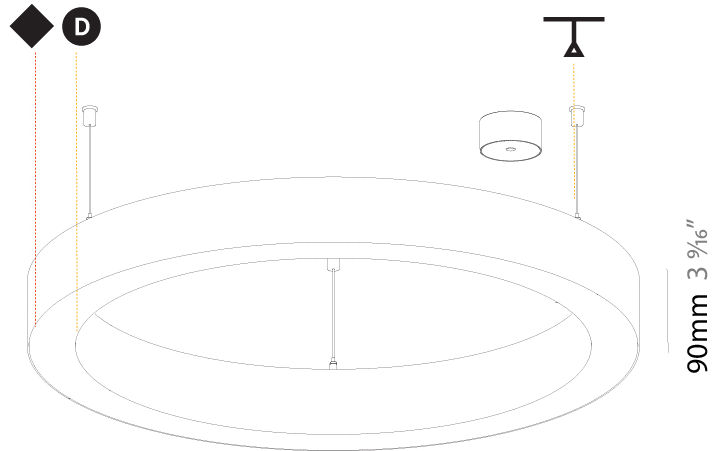

GENERAL

Series: Glorious
Subseries: Glorious Slim
Brand: Prolicht
Division: Architectural
Mounting Type: Suspension
Mounting Location: Ceiling
Subcategory: Ambient

PHYSICAL

Shape: Round
Diameter (mm): 800
Diameter (in): 31 1/2
Height (mm): 90
Height (in): 3 9/16
Max. Overall Height (mm): 2090
Max. Overall Height (in): 82 5/16
Light Distribution: Direct / Indirect
Weight (kg): 8.128
Weight (lbs): 17.92
Diffuser: PMMA - Opal or Micro-Prism
Fixture Finish: SSR / BKV / CWI / CRY / HAB / LAG / UFT / ITA / RUA / RUR / MIC / FTG / MYG / TWT / LOD / PUS / FRO / FUP / KIA / POP / BLS / SPG / MEY / GOH / GUM / CHC / COM / ABZ / JAG / OBR / MOS / ROR
Fixture Material: Aluminum
Cable Details: 2000mm or 6000mm Transparent Cable

ELECTRICAL

Lamp Type: LED (Zhaga Standard)
Input Wattage (W): 56 / 52.5
Total Output Wattage (W): 48 / 45
Dimming: Tri-Mode (Non-Dimming and Phase Dimming (120Vac only) and 0-10V Dimming)
Driver Included: Yes
Driver Location: Integrated
Driver Type: Constant Current - Universal
Driver Class: Class 2
Input Voltage (V): 120 - 277
Constant Current (MA): 350

LED

Color Temperature (°K): 3000 / 3500 / 4000
Max. Delivered Lumen (lm): 9830 / 10035 / 10240
CRI: >80 CRI
Lamp Life (hrs): 50000

OPTICAL

RATINGS AND CERTIFICATIONS

Certified By: Certified for North American Standards
IP rating: IP20

Ø 670mm 26 3/8"

Ø 800mm 31 1/2"

90mm 3 9/16"