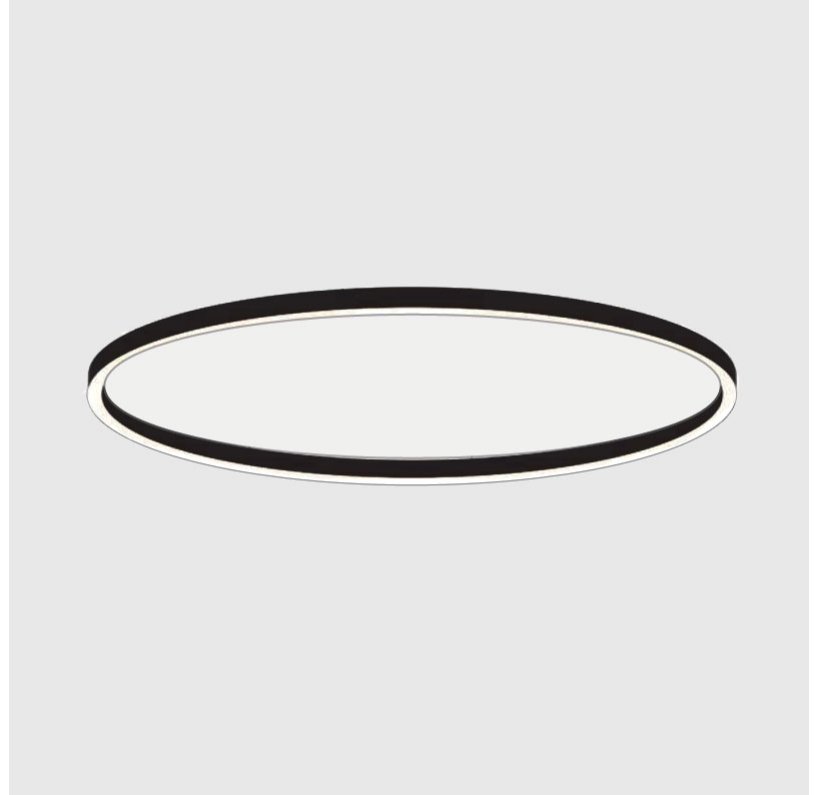

1. To build a product code in our configurator select the specify button on the base model # product page
2. To build a manual product code on this datasheet choose from the options listed below in blue font and add the suffix to the base model #

GENERAL

Series: Glorious
Subseries: Glorious Slim
Brand: Prolicht
Division: Architectural
Mounting Type: Surface
Mounting Location: Ceiling
Subcategory: Ambient

PHYSICAL

Shape: Round
Diameter (mm): 3000
Diameter (in): 118 1/8
Height (mm): 90
Height (in): 3 9/16
Light Distribution: Direct
Weight (kg): 26.284
Weight (lbs): 57.83
Diffuser: PMMA - Opal or Micro-Prism
Fixture Finish: SSR / BKV / CWI / CRY / HAB / LAG / UFT / ITA / RUA / RUR / MIC / FTG / MYG / TWT / LOD / PUS / FRO / FUP / KIA / POP / BLS / SPG / MEY / GOH / GUM / CHC / COM / ABZ / JAG / OBR / MOS / ROR
Fixture Material: Aluminum

ELECTRICAL

Lamp Type: LED (Zhaga Standard)
Input Wattage (W): 224
Total Output Wattage (W): 192
Dimming: Tri-Mode (Non-Dimming and Phase Dimming (120Vac only) and 0-10V Dimming)
Driver Included: Yes
Driver Location: Integrated
Driver Type: Constant Current - Universal
Driver Class: Class 2
Input Voltage (V): 120 - 277
Constant Current (MA): 350

LED

Color Temperature (°K): 3000 / 3500 / 4000
Max. Delivered Lumen (lm): 27160 / 27724 / 28290
CRI: >80 CRI
Efficiency (%): 88.4
Lamp Life (hrs): 50000

OPTICAL

RATINGS AND CERTIFICATIONS

Certified By: Certified for North American Standards
IP rating: IP20